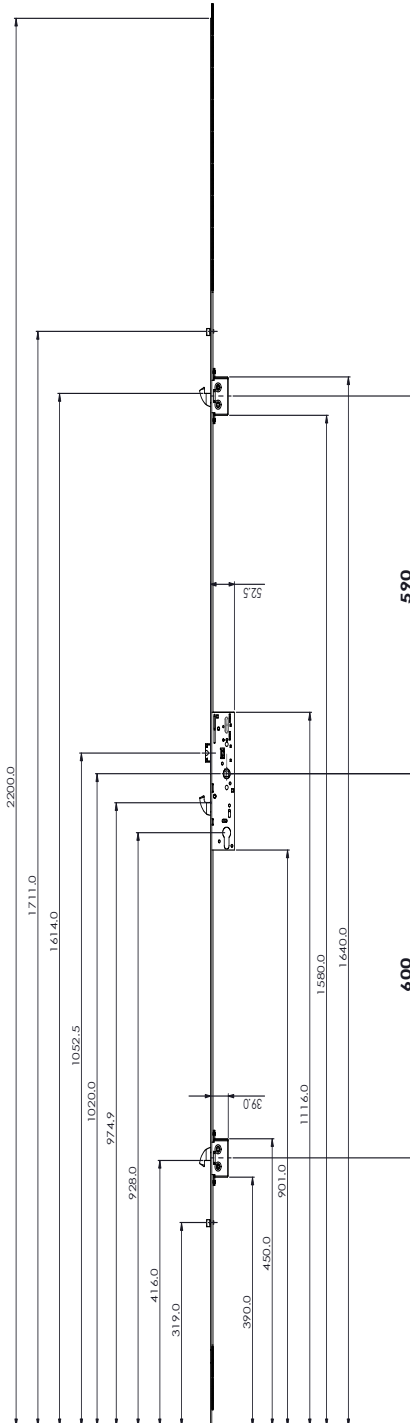

Double Door Lock & Striker Plates**