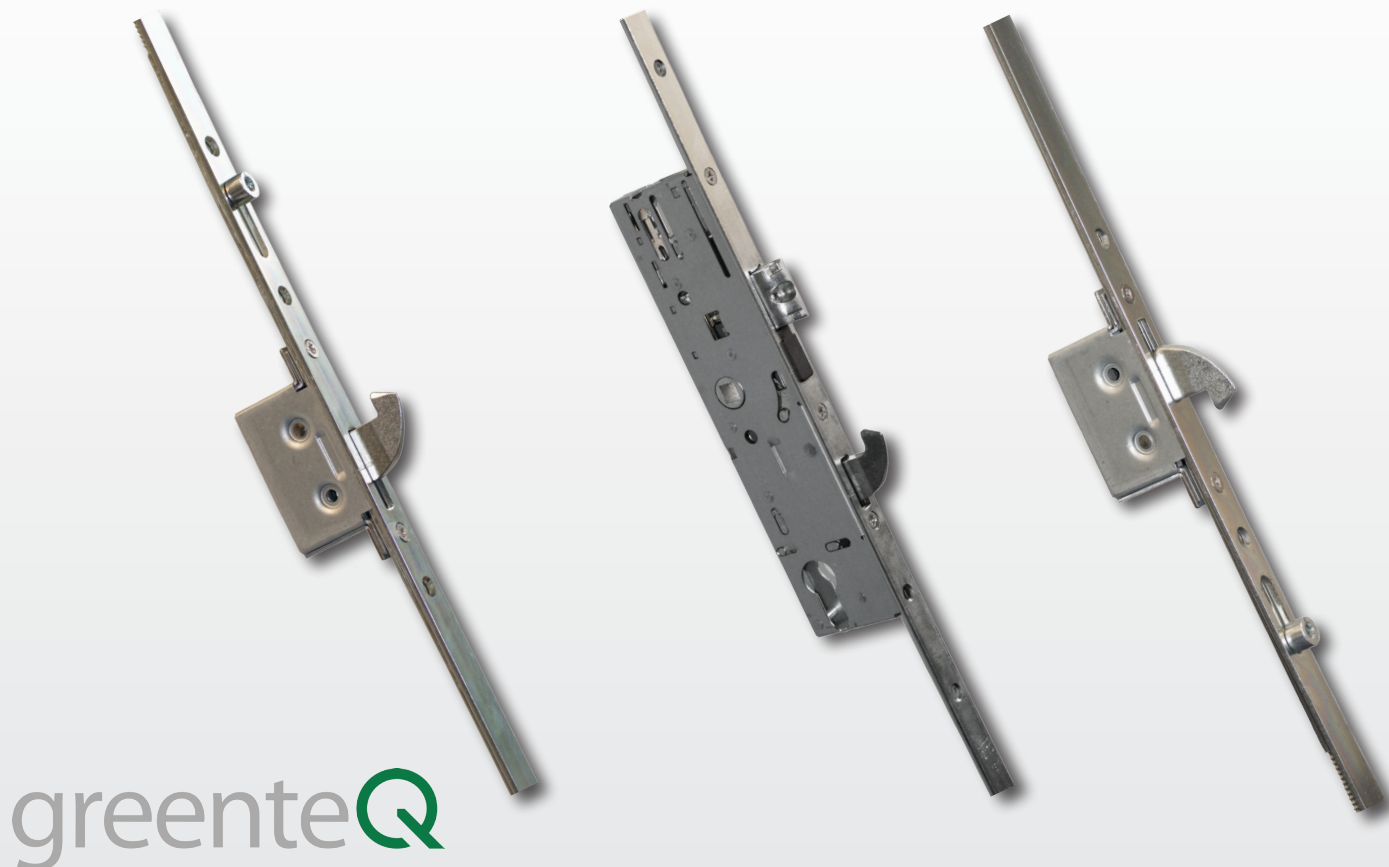

PRODUCT BULLETIN

greenteQ Q-Bolt Multi-Point Door Lock

greenteQ

greenteQ Q-Bolt Multi-Point One-Piece Door Lock

The Q-Bolt multi-point door lock range offers secure locking solutions for single and double doors in all materials.

The standard 'Single Door' and 'Double Door' locks have a 2200 x 16mm croppable faceplate and feature 3 strong hooks for security and 2 outboard rollers for compression adjustment.

The outer hook centres are 1490 and 1190mm respectively. Both versions have serrated teeth on the rear drive train to allow the fitting of top and bottom shootbolts. At 1190mm centres, the hooks and rollers on the double door version are closer to the centre to provide the optimum spacing between the centre hook to the outer hooks and then again from the outer hooks to the shootbolts.

The top and bottom hooks and rollers travel in opposing directions (Top hook up/bottom hook down).

'Single Door' locks offer a choice of either a sprung solid single spindle follower or split follower for lever/lever or lever/pad operation respectively. The split spindle locks feature a latch hold-back snib to protect against accidental lock out. 'Double Door' locks all have single spindle followers.

Q-Bolts should be operated by unsprung door handles such as the long or short backplate versions of the greenteQ Alpha series.

The simple procedure to reverse the handing of the latches and the split follower orientation is carried out from the front of the lock.