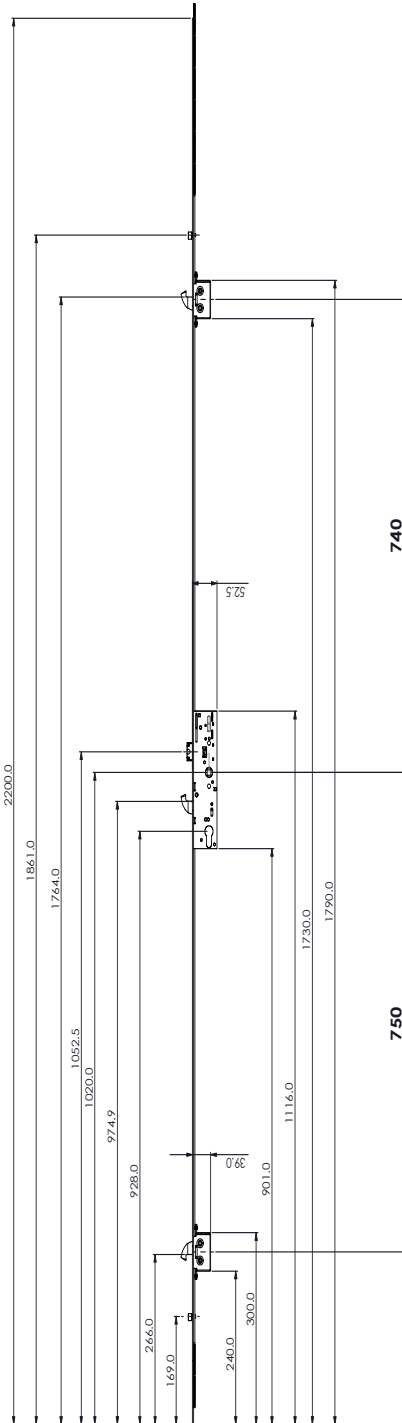

greenteQ Q-Bolt Multi-Point Door Lock

Benefits at a glance:

- 3 strong hooks provide peace of mind while rollers ensure smooth operation
- Single or split spindle followers for lever/lever or lever/pad operation
- Suitable for all materials
- Small hook cases mean minimal routing of the sash profile
- 1-Piece striker plates feature guide marks to correspond to markings on bolt for ease of fitting
- Special Q-Bolt for timber and composite doors
- 92mm PZ dimension works with standard unsprung handles
- Handing of lock can be easily changed from the front
- Latch hold-back snib on split spindle versions prevents accidental lock-out
- UK manufactured

Single Door Lock & Striker Plates**