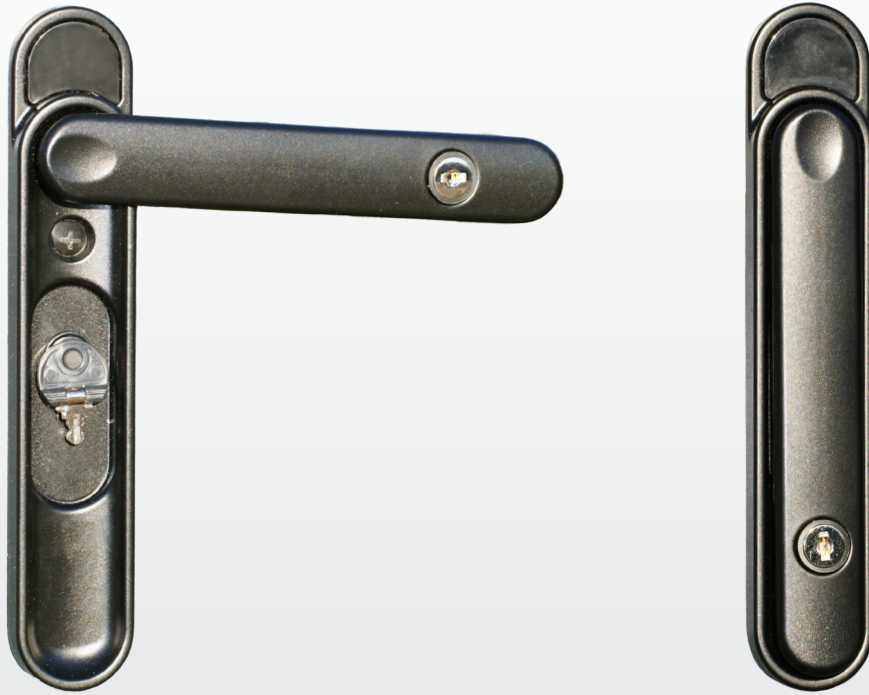

PRODUCT BULLETIN

greenteQ Clearline CentreFold Folding Door Handle

greenteQ Clearline CentreFold Folding Door Handle

The greenteQ Clearline CentreFold handle has been developed for use on aluminium bi-fold doors fitted with greenteQ Clearspan locks at the intermediate locking points.

The clever design of the handle allows the lever to fold down vertically when not in use and locate within a recess in the backplate. When opening the door, the user simply pushes the lever in at the top to allow movement from the vertical closed position through 180° to operate the intermediate lock.

CentreFold is key lockable as standard. When the door is open, the user has a choice of what to do with the key. It can either be clipped onto the peg in the discreet key storage area within the backplate recess or, if preferred, it can be left in the handle's cylinder. The bow of the key is hinged so it can be folded through 90° to prevent damage and to allow the sashes to stack closer together. Neat stacking is further aided by the fact that the handle projects only 15mm from the face of the profile.

CentreFold is designed to work with a Clearspan Intermediate door lock on AluK and Smarts aluminium bi-fold doors. It has 43mm fixing centres and the fixings are concealed when the lever is in the closed position.