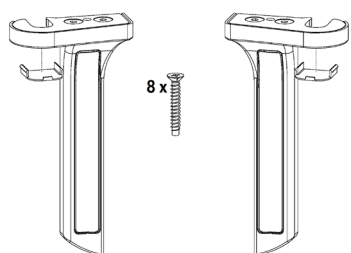

Support Brackets

Pair

Size	White	Bronze	Silver	Box Qty
30mm Pins	4FDH6211	4FDH6212	4FDH6213	1
40mm Pins	4FDH6215	4FDH6216	4FDH6217	1

Cover Strip

For roller track and enhanced threshold 1300mm

Finish	VBH Code	Box Qty
Anodised Silver EV1	4FDH6255	1