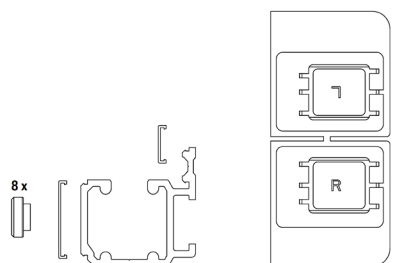

Bogie Set with Accessories

Description	VBH Code	Box Qty
Bogie Set c/w Accessories	4FDH6201	1

Enhanced Threshold

Including accessories

Length	VBH Code	Box Qty
3m	4FDH6251	1
4m	4FDH6252	1
5m	4FDH6253	1
6m	4FDH6254	1

Support Brackets

Pair

Size	White	Bronze	Silver	Box Qty
30mm Pins	4FDH6211	4FDH6212	4FDH6213	1
40mm Pins	4FDH6215	4FDH6216	4FDH6217	1

Cover Strip

For roller track and enhanced threshold 1300mm

Finish	VBH Code	Box Qty
Anodised Silver EV1	4FDH6255	1

Roller Track

Including accessories

Length	White	Bronze	Silver	Box Qty
3m	4FDH6221	4FDH6225	4FDH6229	1
4m	4FDH6222	4FDH6226	4FDH6230	1
5m	4FDH6223	4FDH6227	4FDH6231	1
6m	4FDH6224	4FDH6228	4FDH6232	1

Guide Track