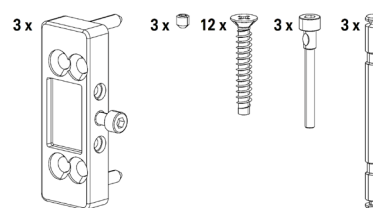

Packers for Frame Hinge Bearings

Packed/sold per 3

Size	White	Bronze	Silver	Box Qty
1mm	4FDH6111	4FDH6112	4FDH6113	1 set
2mm	4FDH6114	4FDH6115	4FDH6116	1 set

Sash Hinge Bearings

Packed/sold per 3

Size	White	Bronze	Silver	Box Qty
20mm/25mm Pin	4FDH6290	4FDH6291	4FDH6292	1 set
30mm/25mm Pin	4FDH6294	4FDH6295	4FDH6296	1 set
20mm/40mm Pin	4FDH6298	4FDH6299	4FDH6300	1 set
30mm/40mm Pin	4FDH6302	4FDH6303	4FDH6304	1 set

Hinge Leaves

Packed/sold per 3

Size	White	Bronze	Silver	Box Qty
40mm	4FDH6260	4FDH6161	4FDH6162	1 set
50mm	4FDH6264	4FDH6265	4FDH6266	1 set

Hinge Fixing Inserts

Packed/sold per 3

Size	25mm Pin	40mm Pin	Box Qty
40/50mm, 40mm Screws	4FDH6310	4FDH6311	1 set
44/54mm, 50mm Screws	4FDH6312	4FDH6313	1 set
For Timber/Alu, 40/50mm	4FDH6314	N/A	1 set