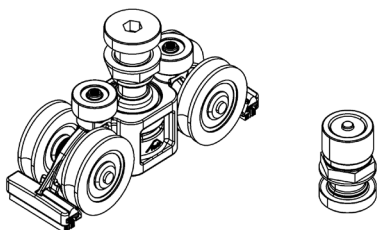

PatioFold - Component Overview

Bogie Set with Accessories

Description	VBH Code	Box Qty
Bogie Set c/w Accessories	4FDH6201	1