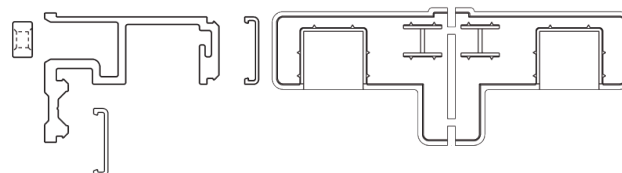

Guide Track

Including accessories

Length	White	Bronze	Silver	Box Qty
3m	4FDH6027	4FDH6037	4FDH6047	1
4m	4FDH6028	4FDH6038	4FDH6048	1
5m	4FDH6029	4FDH6039	4FDH6049	1
6m	4FDH6030	4FDH6040	4FDH6050	1