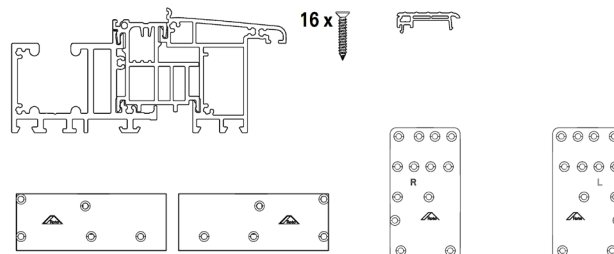

Other features include three 6mm diameter locating pins and four 50mm fixing screws in each bogie support bracket. This provides protection against twisting. There are also spare screw positions so the fixing positions can be varied to ensure that reinforcement is picked up wherever possible.

PatioFold hinge components were introduced for use with Patio 6080 sets in August 2014, with the full PatioFold system being introduced from November 2014.

Benefits at a glance:

- 100Kg maximum sash weight on bottom running doors (80Kg if top running)
- Enhanced threshold gives all-round sealing with no need to remove sash upstand at bottom of door
- Large diameter PatioFold wheels are made of a synthetic material and the bogie assembly also features lateral guides for smoother operation
- Excellent height adjustment (-2.5/+3.5mm), carried out with standard Allen key
- Track and bogie design protects against the bogie jumping out of the track
- Bogie support brackets feature 3 locating pins and 4 fixing screws for stability and there is no need to fix into the sash upstand
- Bogie support brackets feature alternative fixing screw positions to ensure best connection to reinforcement

Bogie Set with Accessories

Description	VBH Code	Box Qty
Bogie Set c/w Accessories	4FDH6201	1

Enhanced Threshold

Including accessories

Length	VBH Code	Box Qty
3m	4FDH6251	1
4m	4FDH6252	1
5m	4FDH6253	1
6m	4FDH6254	1