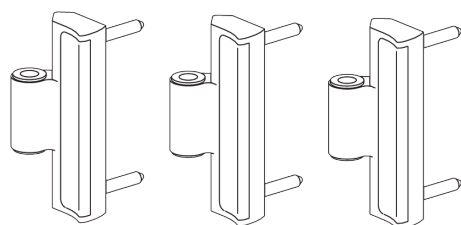

Sash Hinge Bearings

Packed/sold per 3

Size	White	Bronze	Silver	Box Qty
20mm/25mm Pin	4FDH6290	4FDH6291	4FDH6292	1 set
30mm/25mm Pin	4FDH6294	4FDH6295	4FDH6296	1 set
20mm/40mm Pin	4FDH6298	4FDH6299	4FDH6300	1 set
30mm/40mm Pin	4FDH6302	4FDH6303	4FDH6304	1 set