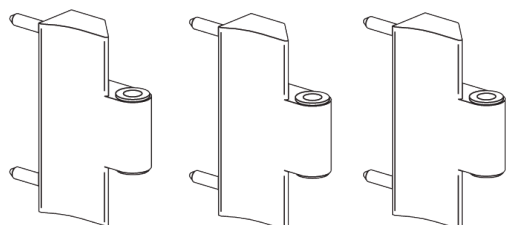

PatioFold - Component Overview - Continued

Frame Hinge Bearings

Packed/sold per 3

Size	White	Bronze	Silver	Box Qty
16mm/25mm Pin	4FDH6270	4FDH6271	4FDH6272	1 set
16mm/40mm Pin	4FDH6274	4FDH6275	4FDH6276	1 set
21mm/25mm Pin	4FDH6278	4FDH6279	4FDH6280	1 set
21mm/40mm Pin	4FDH6282	4FDH6283	4FDH6284	1 set

Packers for Frame Hinge Bearings

Packed/sold per 3

Size	White	Bronze	Silver	Box Qty
1mm	4FDH6111	4FDH6112	4FDH6113	1 set
2mm	4FDH6114	4FDH6115	4FDH6116	1 set