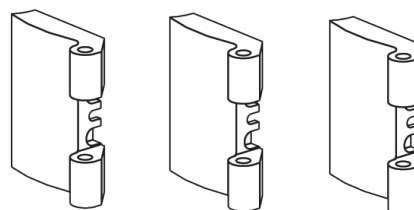

Packers for Frame Hinge Bearings

Packed/sold per 3

Size	White	Bronze	Silver	Box Qty
1mm	4FDH6111	4FDH6112	4FDH6113	1 set
2mm	4FDH6114	4FDH6115	4FDH6116	1 set

Sash Hinge Bearings

Packed/sold per 3

Size	White	Bronze	Silver	Box Qty
20mm/25mm Pin	4FDH6290	4FDH6291	4FDH6292	1 set
30mm/25mm Pin	4FDH6294	4FDH6295	4FDH6296	1 set
20mm/40mm Pin	4FDH6298	4FDH6299	4FDH6300	1 set
30mm/40mm Pin	4FDH6302	4FDH6303	4FDH6304	1 set

Hinge Leaves

Packed/sold per 3

Size	White	Bronze	Silver	Box Qty
40mm	4FDH6260	4FDH6161	4FDH6162	1 set
50mm	4FDH6264	4FDH6265	4FDH6266	1 set

Hinge Fixing Inserts

Packed/sold per 3

Size	25mm Pin	40mm Pin	Box Qty
40/50mm, 40mm Screws	4FDH6310	4FDH6311	1 set
44/54mm, 50mm Screws	4FDH6312	4FDH6313	1 set
For Timber/Alu, 40/50mm	4FDH6314	N/A	1 set