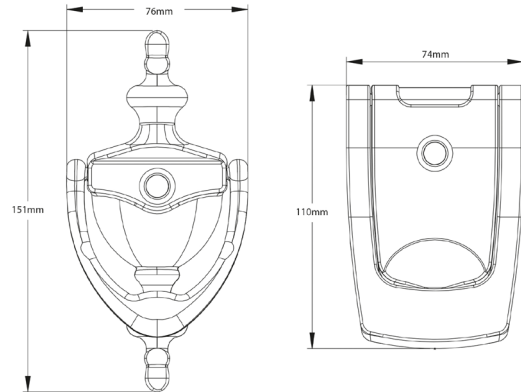

Complementary Range Hoppe

Door Knockers

Description	VBH Code
Traditional Urn Knocker White	2HCR0031
Traditional Urn Knocker Black	2HCR0032
Traditional Urn Knocker P. Brass	2HCR0033
Traditional Urn Knocker P. Chrome	2HCR0034
Traditional Urn Knocker White + Viewer	2HCR0035
Traditional Urn Knocker Black + Viewer	2HCR0036
Traditional Urn Knocker P. Brass + Viewer	2HCR0037
Traditional Urn Knocker P. Chrome + Viewer	2HCR0038
Designer Knocker White	2HCR0061
Designer Knocker Black	2HCR0062
Designer Knocker P. Brass	2HCR0063
Designer Knocker P. Chrome	2HCR0064
Designer Knocker White + Viewer	2HCR0065
Designer Knocker Black + Viewer	2HCR0066
Designer Knocker P. Brass + Viewer	2HCR0067
Designer Knocker P. Chrome + Viewer	2HCR0068