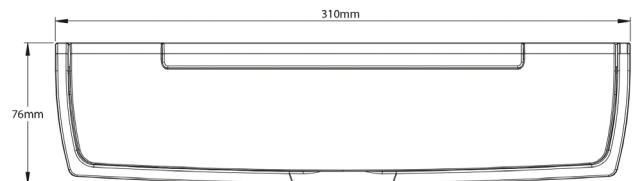

12" Letterboxes

Description	VBH Code
Letterbox White	2HCR0001
Letterbox Black	2HCR0002
Letterbox P. Brass	2HCR0003
Letterbox P. Chrome	2HCR0004